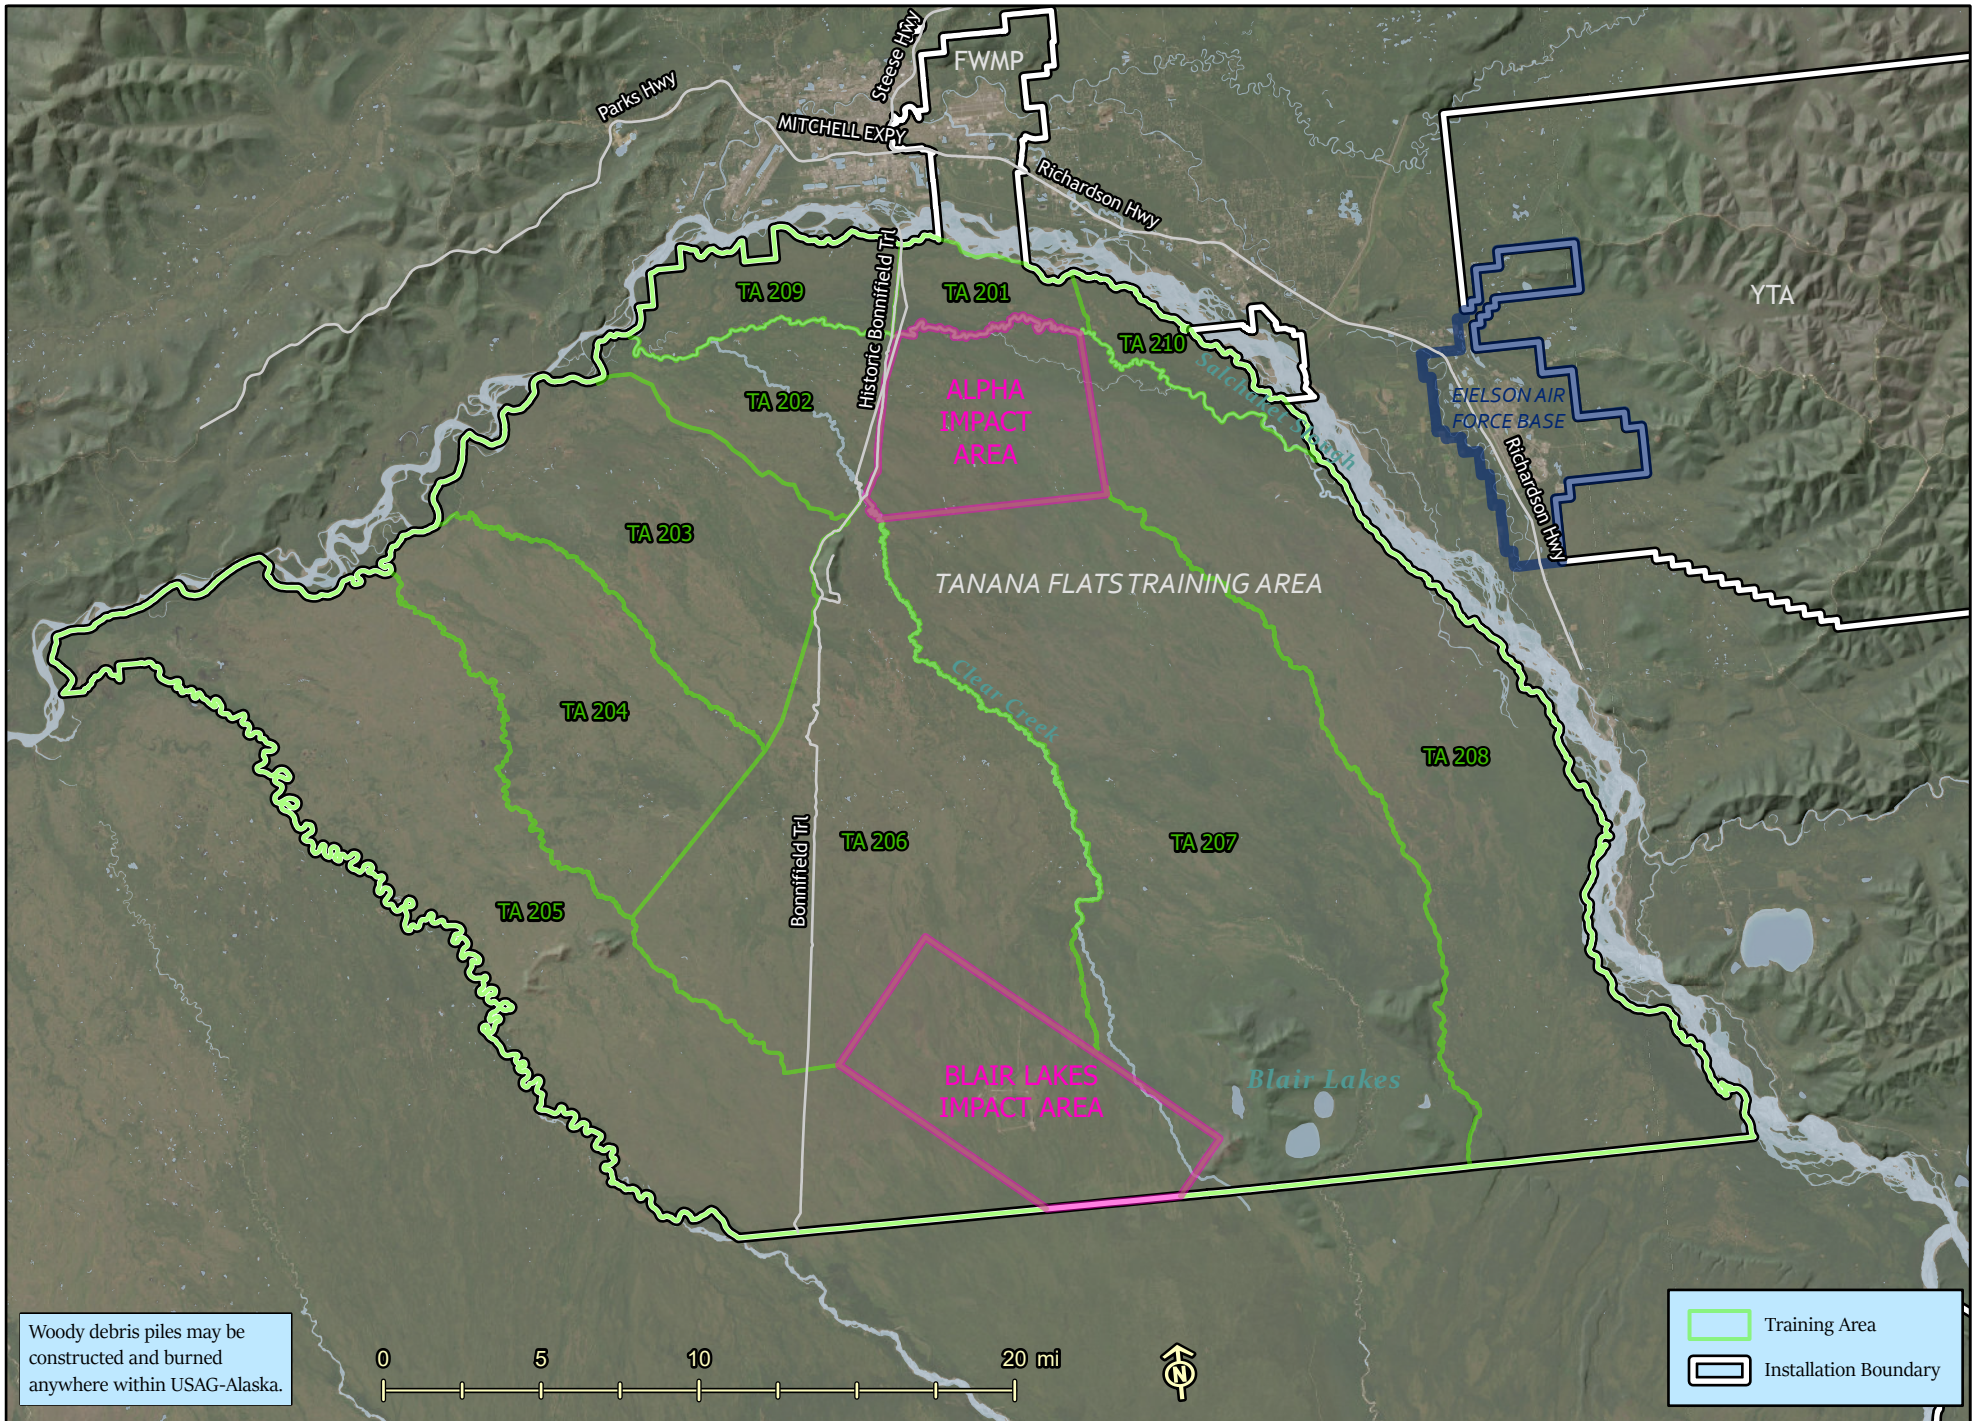

Tanana Flats Training Area Transportation Routes

Woody debris piles may be constructed and burned anywhere within USAG-Alaska.

	Training Area
	Installation Boundary